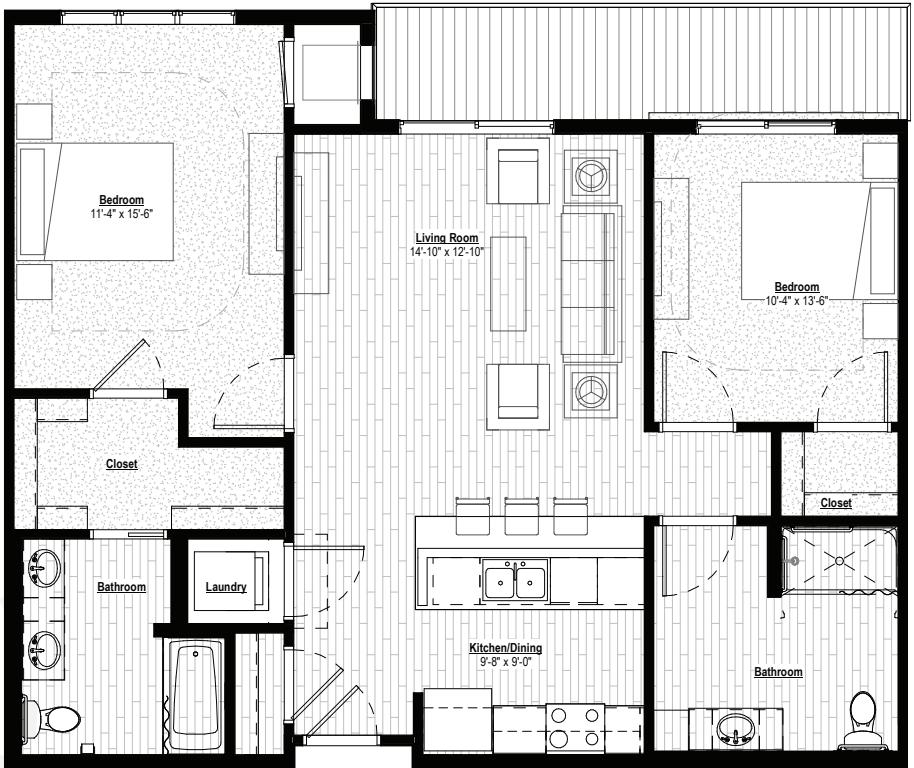

THE HEIGHTS

D1 TWO BEDROOM 1131 sq. ft.

SMARTER
LIVING.
HIGHER
STYLE.

651.452.1390

TheHeightsAPT.com