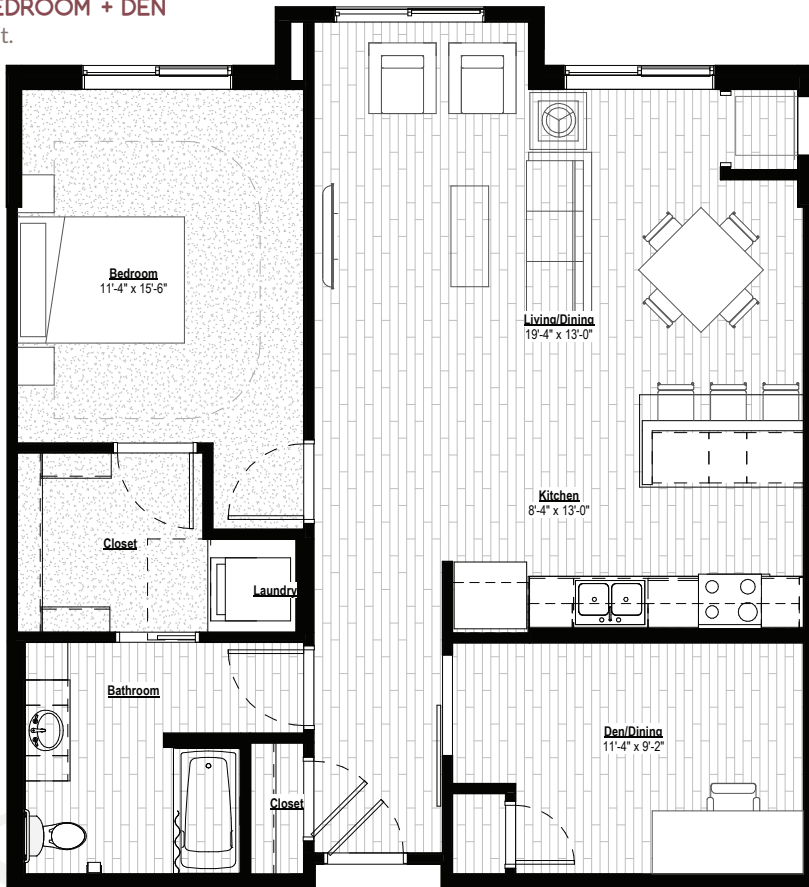

THE HEIGHTS

C4 ONE BEDROOM + DEN
988 sq. ft.

THE HEIGHTS
SMARTER
LIVING.
HIGHER
STYLE.

651.452.1390

TheHeightsAPT.com