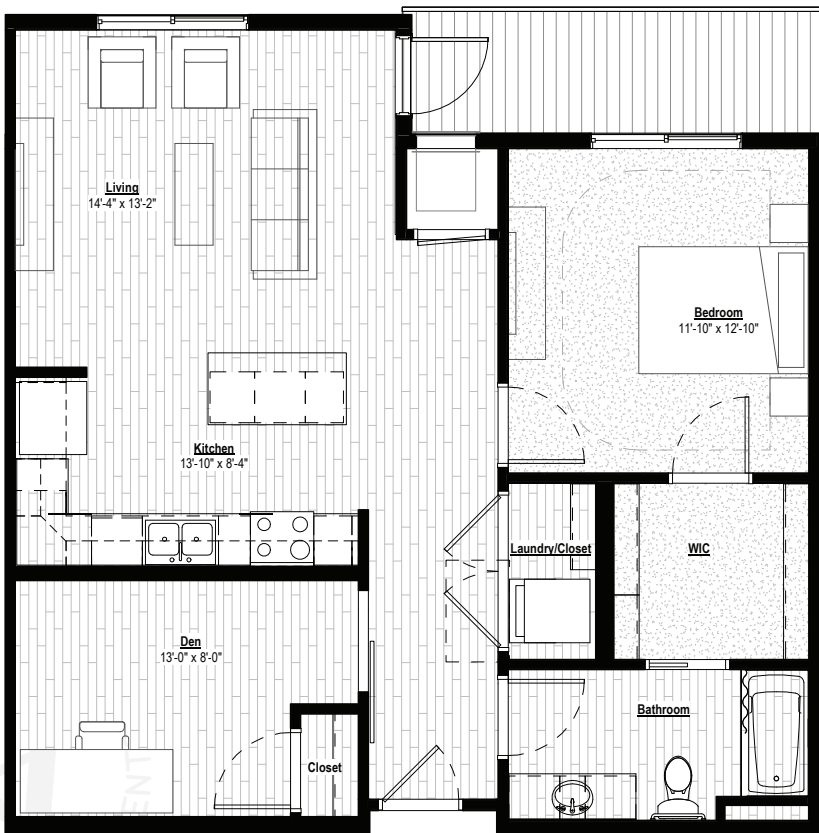

THE HEIGHTS

C1 ONE BEDROOM + DEN 958 sq. ft.

SMARTER
LIVING.
HIGHER
STYLE.

651.452.1390

TheHeightsAPT.com