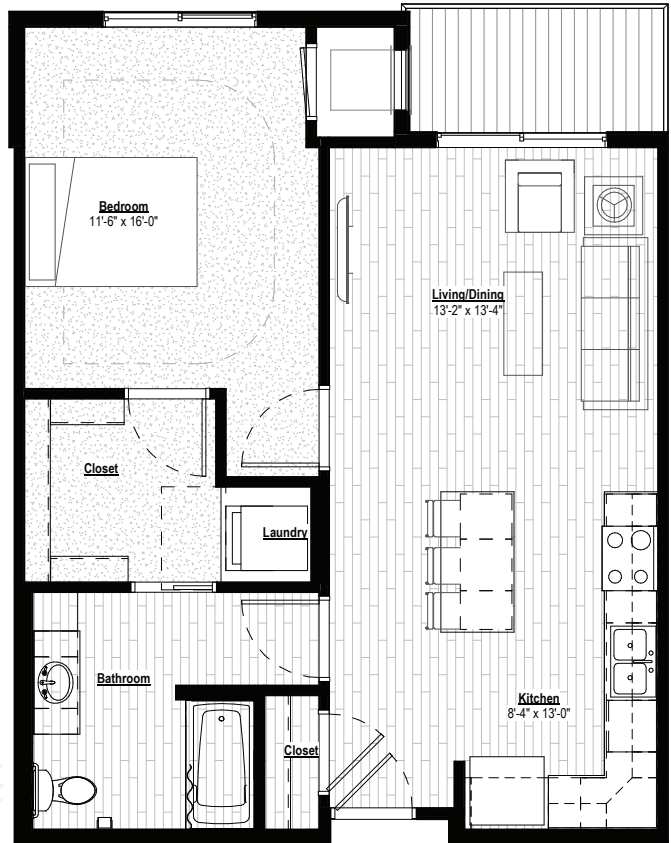

THE HEIGHTS

A1 ONE BEDROOM 772 sq. ft.

SMARTER
LIVING.
HIGHER
STYLE.

651.452.1390

TheHeightsAPT.com